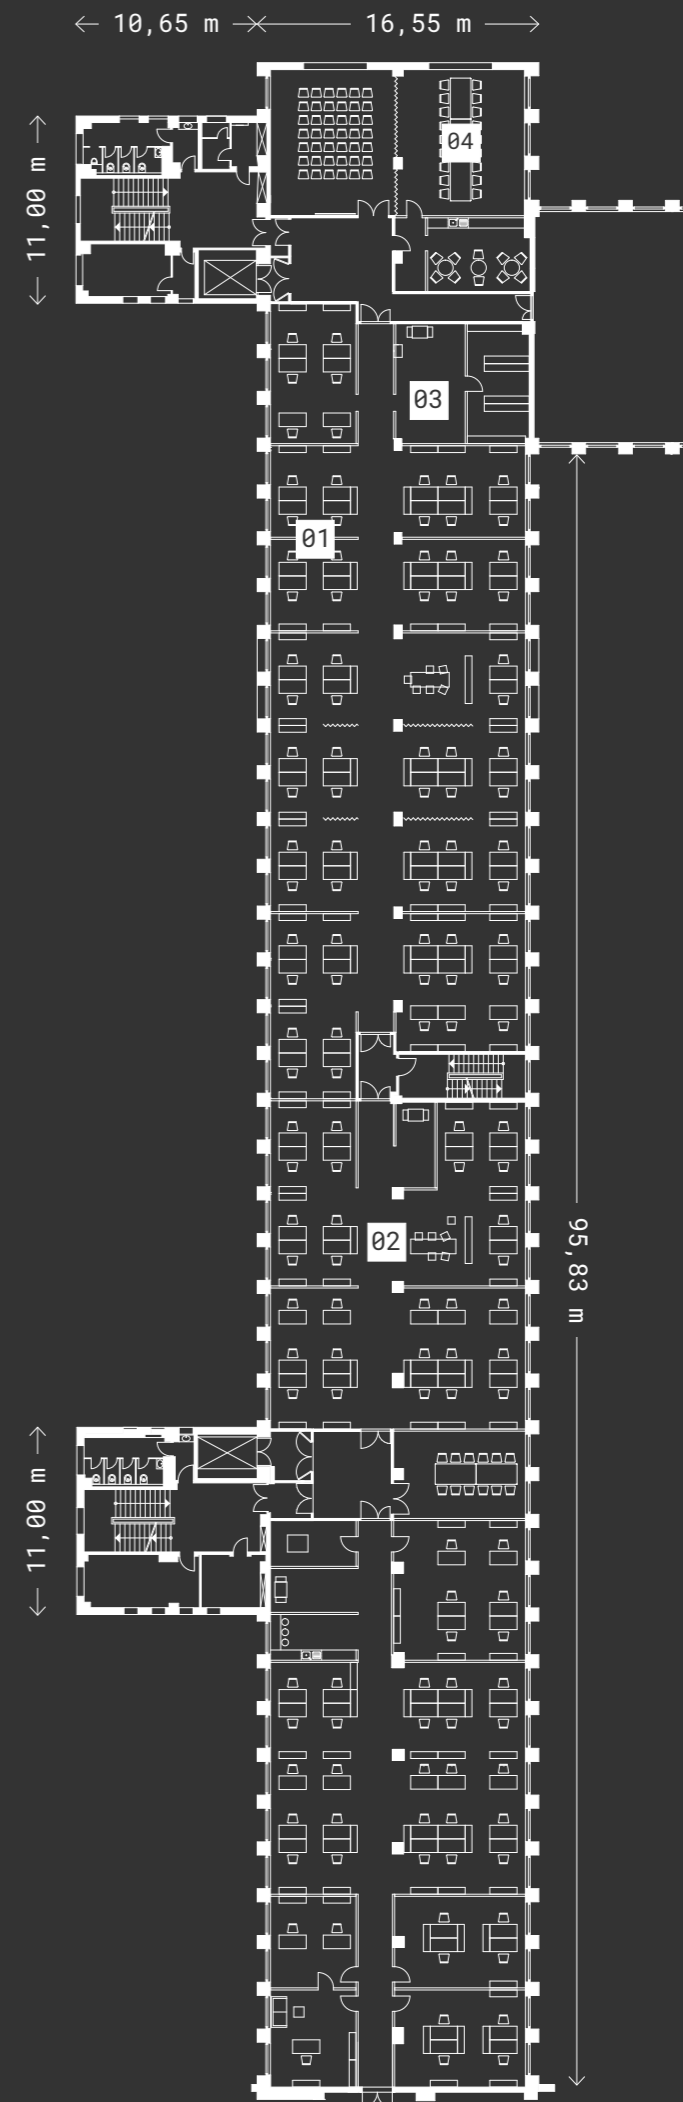

Old building A+B standard floor

01 Work Space

02 Lounge Area

03 Storage

04 Meeting Area

Metres 0 8 16

Location

Old building C1+C2 standard floor

01 Work Space

02 Lounge Area

03 Storage

04 Meeting Area

Metres 0 8 16

Location

Old building D1+D2 standard floor

01 Work Space

02 Lounge Area

03 Storage

04 Meeting Area

Metres 0 8 16

Location