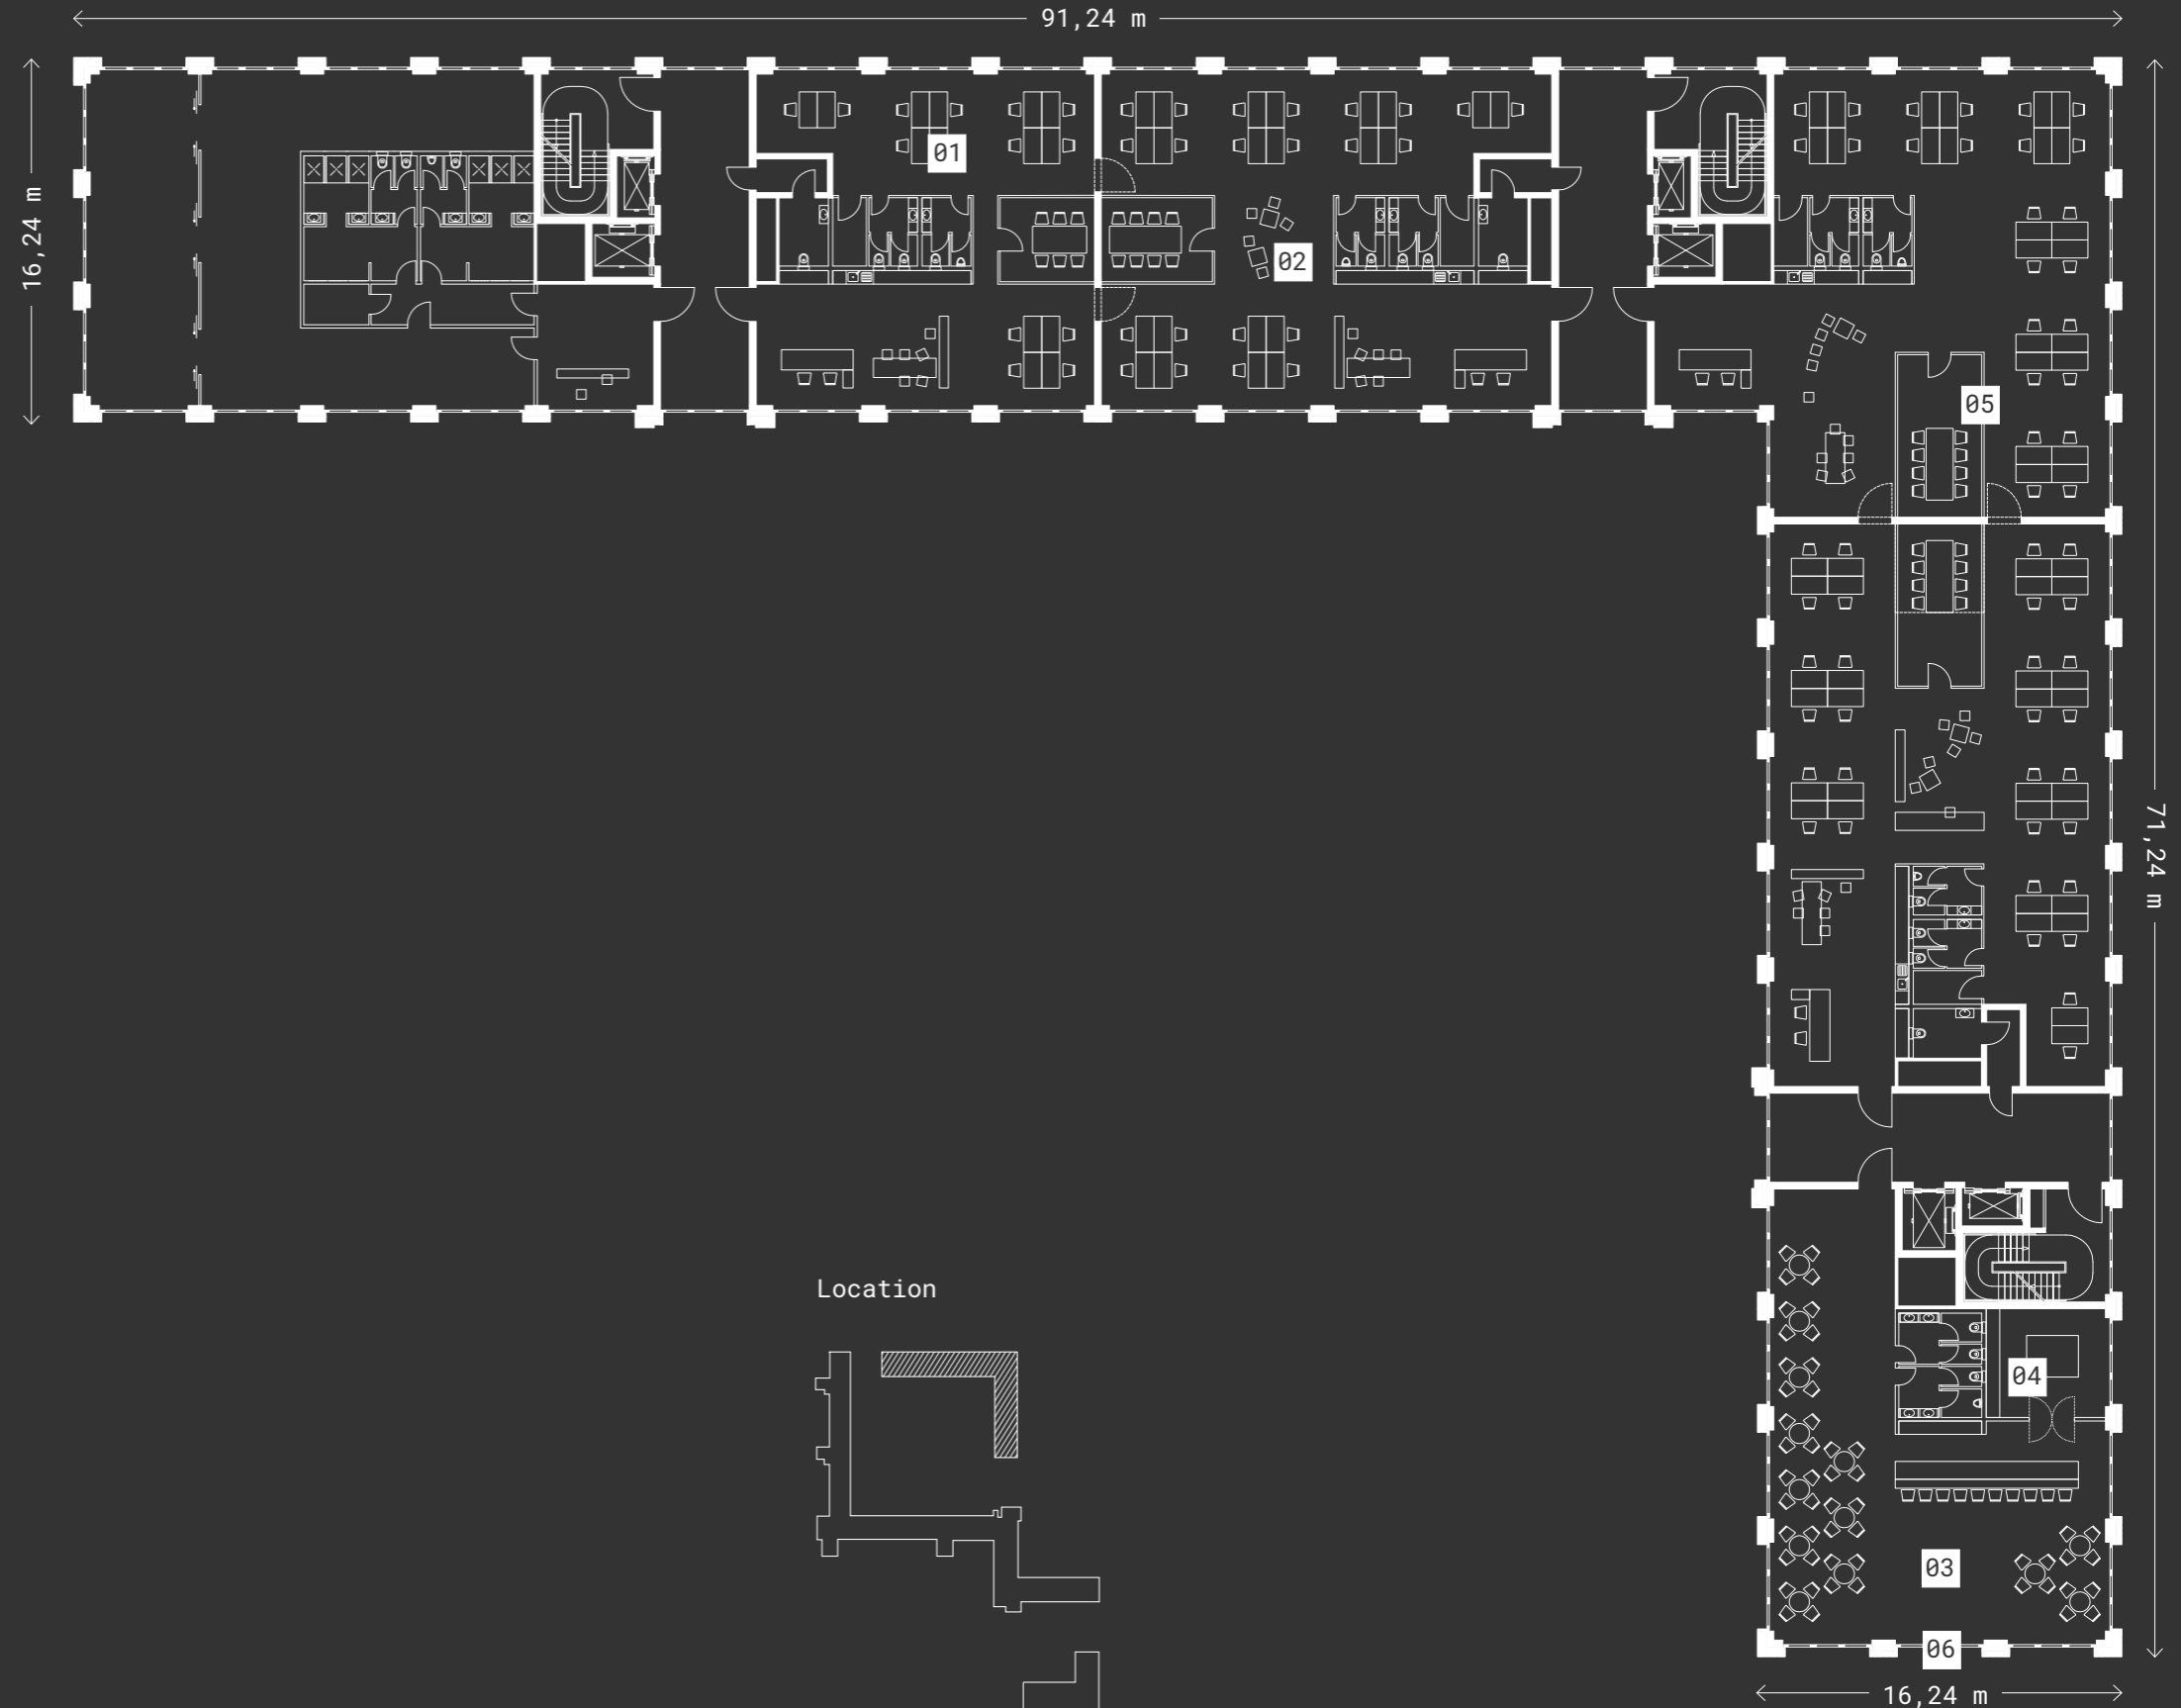

New building BT1 ground floor

01 Work Space

02 Lounge Area

03 Café

04 Storage

05 Meeting Area

06 Terrace

Metres 0 5 10

New building BT1 standard floor

New building BT2 ground floor

01 Work Space

02 Lounge Area

03 Logistics

04 Storage

05 Meeting Area

Metres 0 5 10

Location

New building BT2 standard floor/ top floor

01 Work Space

02 Lounge Area

03 Meeting Area

04 Terrace

Metres 0 5 10

Location